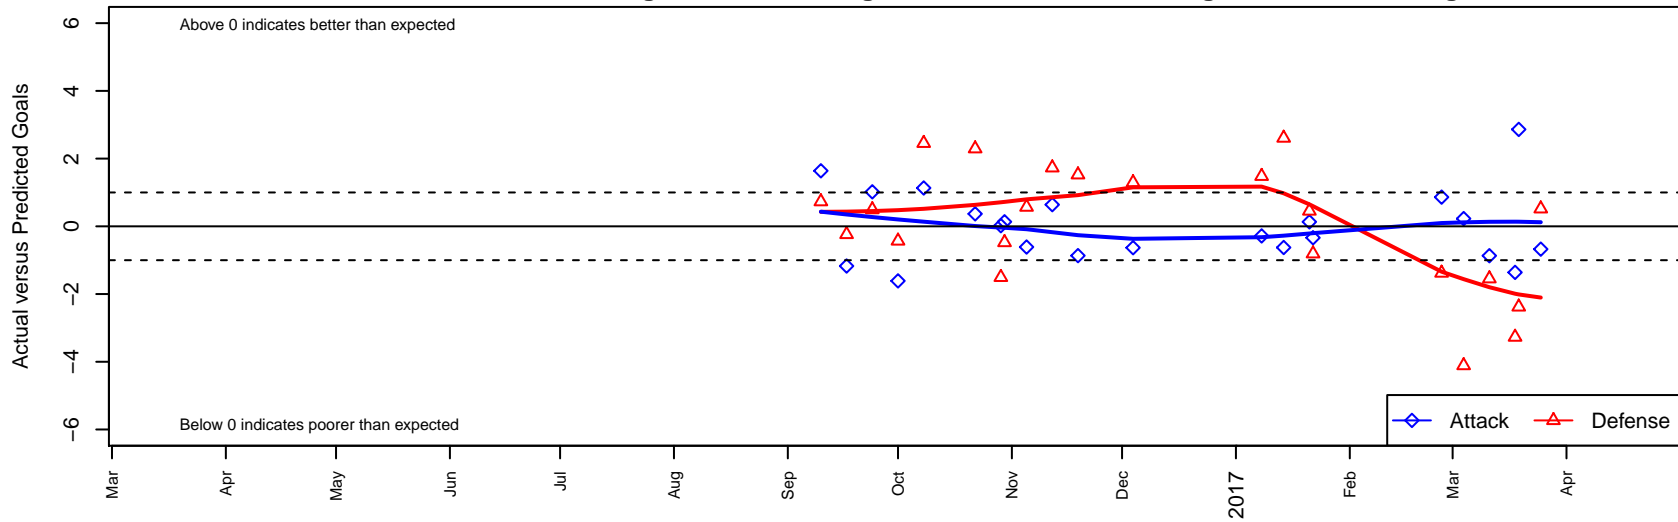

West Seattle Wildfire G03

West Seattle, WA
 G03 total strength=643
 attack=1.01 defense=0.33
 fall league = NPSL Div 3 (03) U14
 spr league = Spr NPSL (03) Div 2 U14

alt names used:
 WS WildFire
 WS WildFire 03 – Contreras (F16)
 WS G03 Wildfire

Venues played:
 2016 NPSL Division 3 (03) U14
 2016 Founders Cup G03 Div A
 2016 Spr NPSL (03) Division 2 U14

West Seattle Wildfire G03
 Dots are actual minus expected GF (blue circles) and GA (red triangles).
 Blue line is smoothed change in attack strength. Red is smoothed change in defense strength.

**attack and defense variance (black dot)
relative to other teams
and top 10 in region**

**attack and defense rating
relative to others at age
and all opponents in last 13 months**

Performance relative to 13 month average