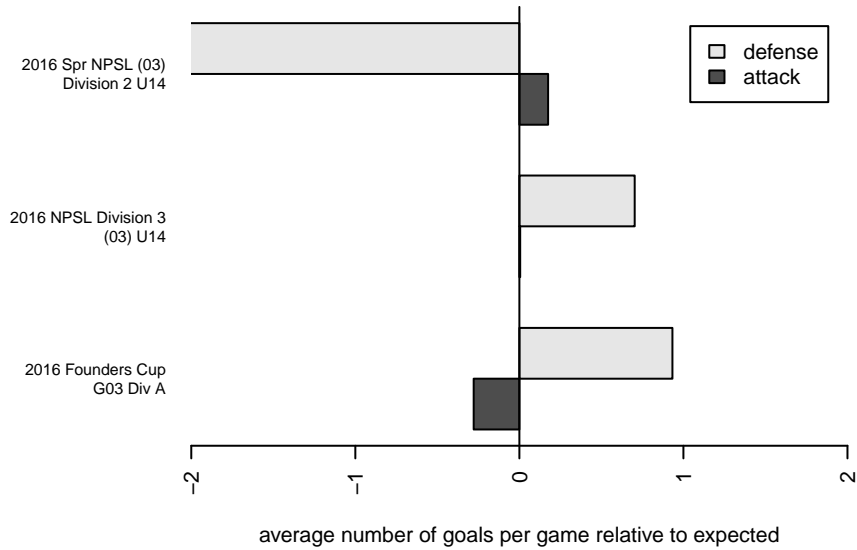

West Seattle Wildfire G03

West Seattle, WA
 G03 total strength=643
 attack=1.01 defense=0.33
 fall league = NPSL Div 3 (03) U14
 spr league = Spr NPSL (03) Div 2 U14

alt names used:
 WS WildFire
 WS WildFire 03 – Contreras (F16)
 WS G03 Wildfire

Venues played:
 2016 NPSL Division 3 (03) U14
 2016 Founders Cup G03 Div A
 2016 Spr NPSL (03) Division 2 U14

West Seattle Wildfire G03
 Dots are actual minus expected GF (blue circles) and GA (red triangles).
 Blue line is smoothed change in attack strength. Red is smoothed change in defense strength.

**attack and defense variance (black dot)
relative to other teams
and top 10 in region**

**attack and defense rating
relative to others at age
and all opponents in last 13 months**

Performance relative to 13 month average