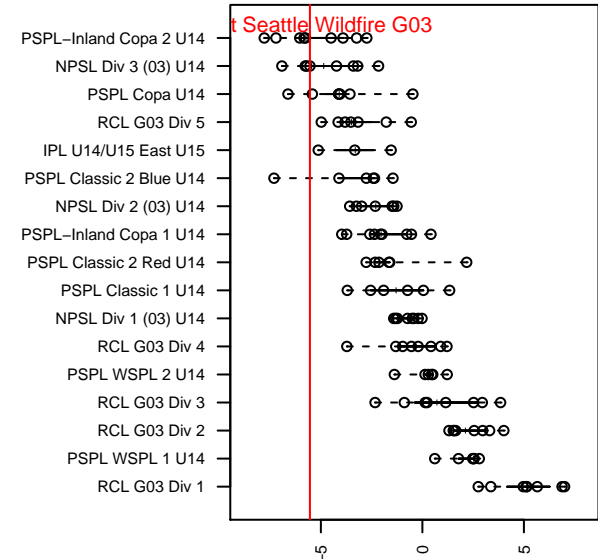

West Seattle Wildfire G03

West Seattle, WA
 G03 total strength=643
 attack=1.01 defense=0.33
 fall league = NPSL Div 3 (03) U14
 spr league = Spr NPSL (03) Div 2 U14

alt names used:
 WS WildFire
 WS WildFire 03 – Contreras (F16)
 WS G03 Wildfire

Venues played:
 2016 NPSL Division 3 (03) U14
 2016 Founders Cup G03 Div A
 2016 Spr NPSL (03) Division 2 U14

West Seattle Wildfire G03
 Dots are actual minus expected GF (blue circles) and GA (red triangles).
 Blue line is smoothed change in attack strength. Red is smoothed change in defense strength.

**attack and defense variance (black dot)
relative to other teams
and top 10 in region**

**attack and defense rating
relative to others at age
and all opponents in last 13 months**

Performance relative to 13 month average