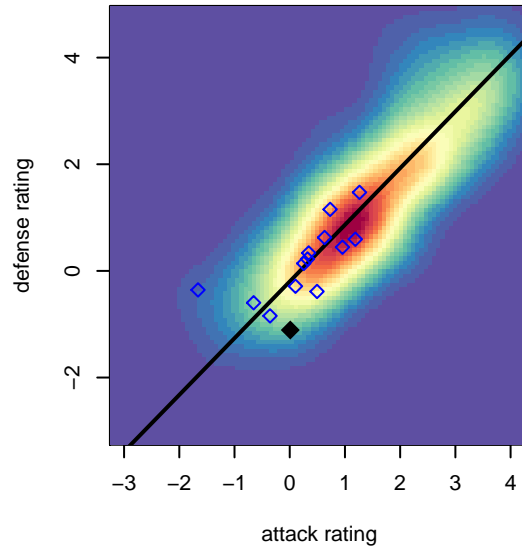

West Seattle Wildfire G03

West Seattle, WA
 G03 total strength=643
 attack=1.01 defense=0.33
 fall league = NPSL Div 3 (03) U14
 spr league = Spr NPSL (03) Div 2 U14

alt names used:
 WS WildFire
 WS WildFire 03 – Contreras (F16)
 WS G03 Wildfire

Venues played:
 2016 NPSL Division 3 (03) U14
 2016 Founders Cup G03 Div A
 2016 Spr NPSL (03) Division 2 U14

West Seattle Wildfire G03
 Dots are actual minus expected GF (blue circles) and GA (red triangles).
 Blue line is smoothed change in attack strength. Red is smoothed change in defense strength.

**attack and defense variance (black dot)
relative to other teams
and top 10 in region**

**attack and defense rating
relative to others at age
and all opponents in last 13 months**

Performance relative to 13 month average