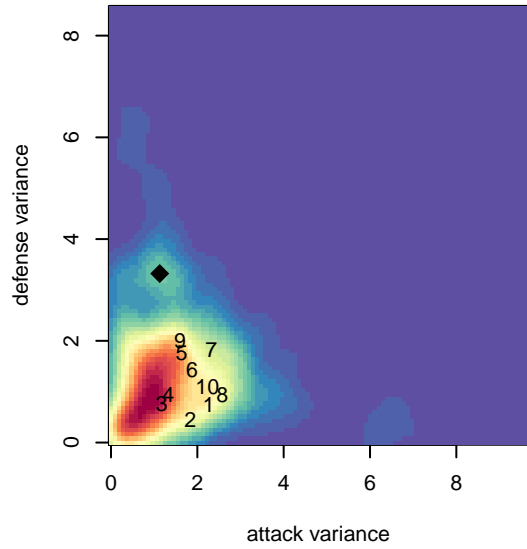

West Seattle Wildfire G03

West Seattle, WA
 G03 total strength=643
 attack=1.01 defense=0.33
 fall league = NPSL Div 3 (03) U14
 spr league = Spr NPSL (03) Div 2 U14

alt names used:
 WS WildFire
 WS WildFire 03 – Contreras (F16)
 WS G03 Wildfire

Venues played:
 2016 NPSL Division 3 (03) U14
 2016 Founders Cup G03 Div A
 2016 Spr NPSL (03) Division 2 U14

West Seattle Wildfire G03
 Dots are actual minus expected GF (blue circles) and GA (red triangles).
 Blue line is smoothed change in attack strength. Red is smoothed change in defense strength.

**attack and defense variance (black dot)
relative to other teams
and top 10 in region**

**attack and defense rating
relative to others at age
and all opponents in last 13 months**

Performance relative to 13 month average