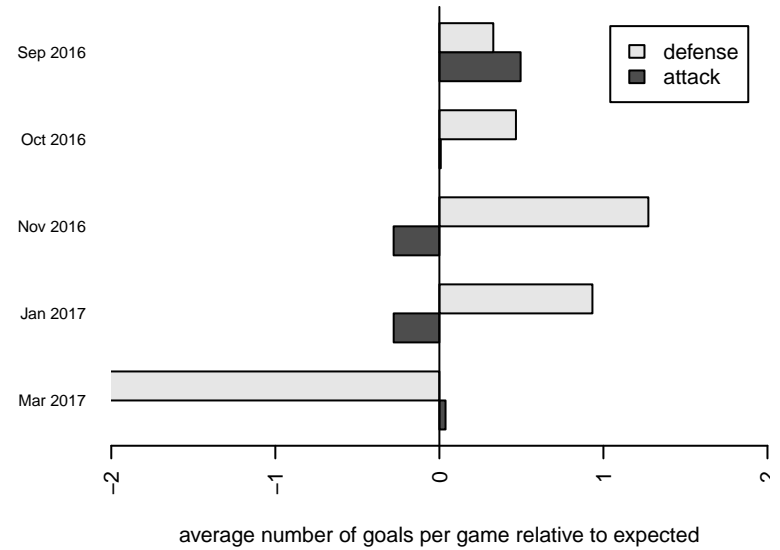

Performance relative to 13 month average